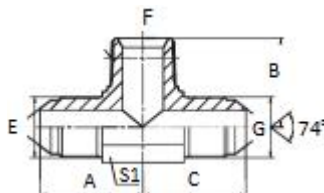

**JIC 外螺纹 74° 外锥/BSPT 外螺纹分支三通**

JIC MALE 74° CONE/BSPT MALE BRANCH TEE

**AJTJ-SP**

代号尺寸:

代号 PART NO.	螺纹 THREAD			尺寸 DIMENSIONS			
	E	F	G	A	B	C	S1
AJTJ-04SPZ	7/16"X20	R1/4"X19	7/16"X20	26.6	25.5	26.6	14
AJTJ-04-02-04SPZ	7/16"X20	R1/8"X28	7/16"X20	24.5	21	24.5	11
AJTJ-06SPZ	9/16"X18	R3/8"X19	9/16"X18	28.5	28.5	28.5	16
AJTJ-06-04-06SPZ	9/16"X18	R1/4"X19	9/16"X18	26.9	25.5	26.9	14
AJTJ-08SPZ	3/4"X16	R1/2"X14	3/4"X16	34.8	36	34.8	22
AJTJ-08-06-08SPZ	3/4"X16	R3/8"X19	3/4"X16	32	30.5	32	19
AJTJ-10-08-10SPZ	7/8"X14	R1/2"X14	7/8"X14	37.8	36	37.8	22
AJTJ-12SPZ	1.1/16"X12	R3/4"X14	1.1/16"X12	44.2	43.5	44.2	27
AJTJ-16SPZ	1.5/16"X12	R1"X11	1.5/16"X12	49	50	49	33
AJTJ-20SPZ	1.5/8"X12	R1.1/4"X11	1.5/8"X12	55.5	56.5	55.5	41
AJTJ-24SPZ	1.7/8"X12	R1.1/2"X11	1.7/8"X12	62.5	62.5	62.5	48